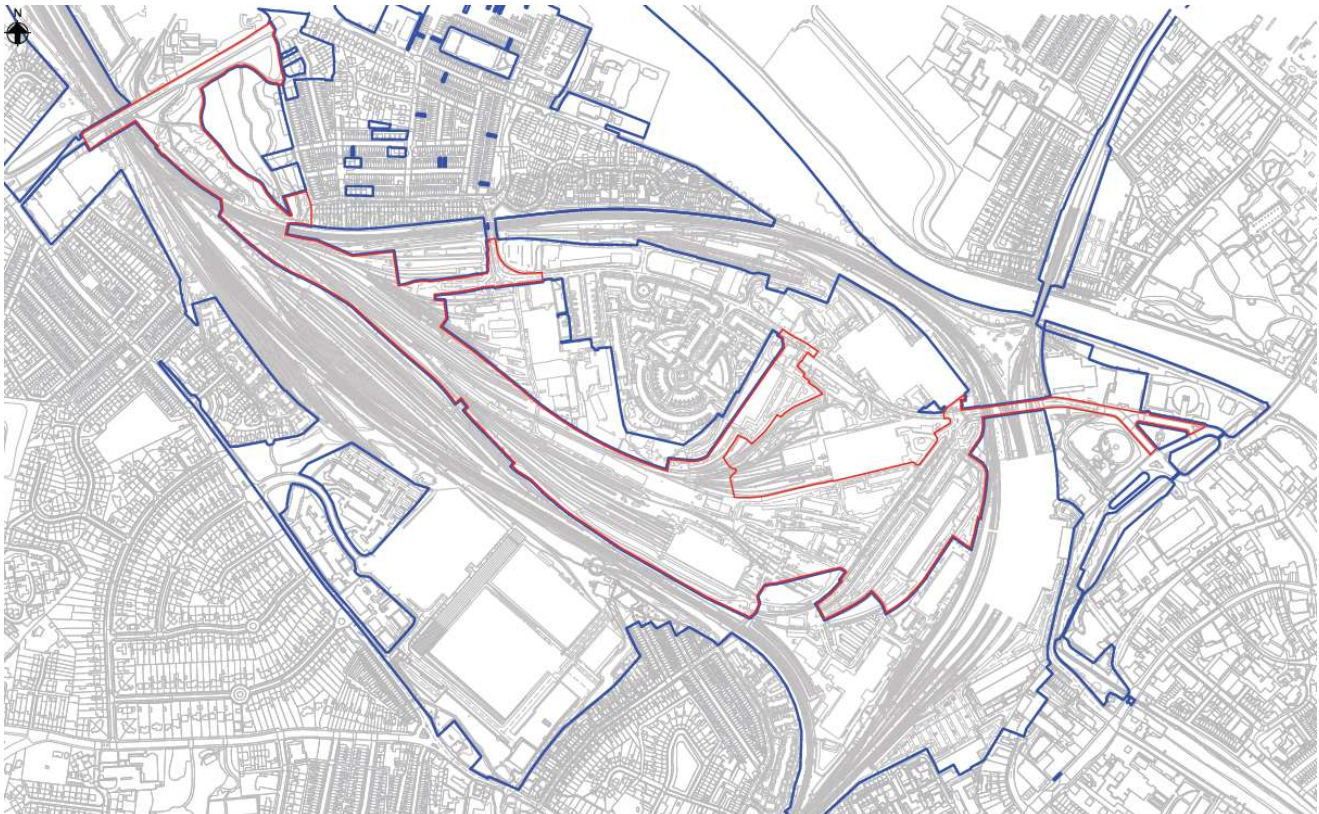

# York Central, Leeman Road, York

20/00710/REMM

Key:

 Reserved Matters Planning Application Boundary

 Other Land within the Applicants Control

<b>Organisation</b>	City of York Council
<b>Department</b>	Economy & Place
<b>Comments</b>	Site Location Plan
<b>Date</b>	02 November 2020
<b>SLA Number</b>	

Reproduced from the Ordnance Survey map with the permission of the Controller of Her Majesty's Stationery Office © Crown Copyright 2000.

Unauthorised reproduction infringes Crown Copyright and may lead to prosecution or civil proceedings.